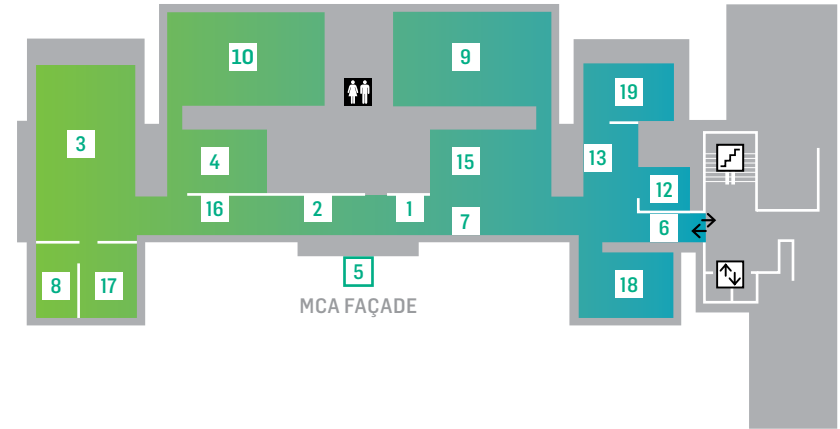

MAP LEGEND

-  ENTRY/EXIT
-  STAIRS
-  ELEVATOR
-  INFORMATION & CLOAK ROOM
-  GIFT SHOP
-  ACCESSIBLE TOILET, GROUND FLOOR
-  REST ROOMS
-  MCA RESTAURANT, GROUND FLOOR
-  MCA CAFE & SCULPTURE TERRACE, LEVEL 4

GEORGE STREET

LEVEL THREE

LEVEL ONE

CIRCULAR QUAY WEST